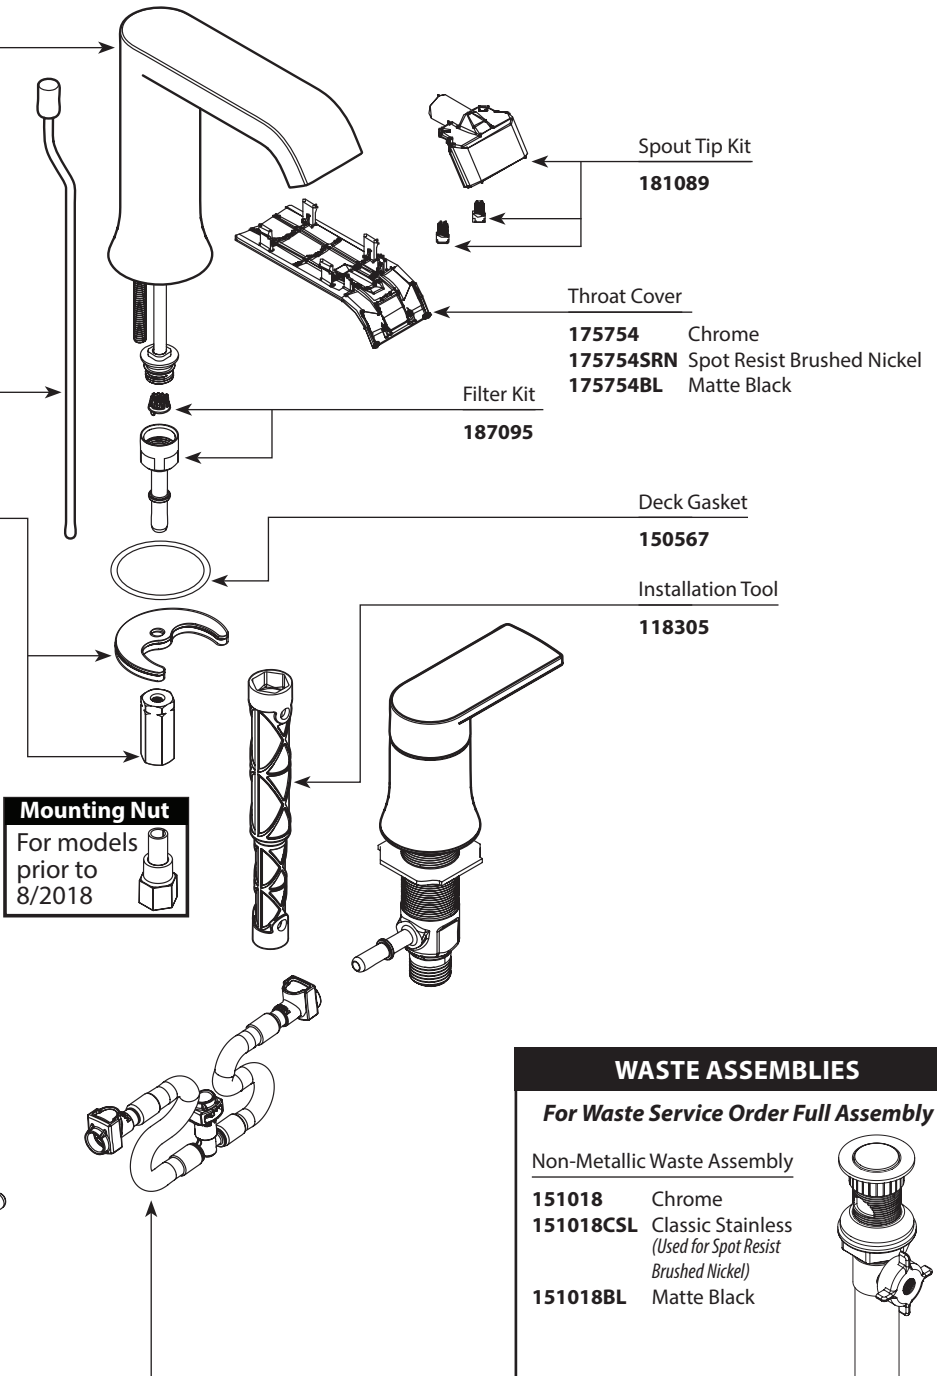

Spout Assembly Kit

- 187094** Chrome
- 187094SRN** Spot Resist Brushed Nickel
- 187094BL** Matte Black

Handle Kit (Hot or Cold)

- 187093** Chrome
- 187093SRN** Spot Resist Brushed Nickel
- 187093BL** Matte Black

Lift Rod Kit

- 165194** Chrome
- 165194SRN** Spot Resist Brushed Nickel
- 165194BL** Matte Black

Hardware Kit

- 146190**

Stem Extension Kit

- 174290**

Replacement Cartridge

- 1234**

Mounting Hardware

- 103759**

Hardware Package

- 12715**

Valve Body Kit

- 174292** Hot
- 174291** Cold

Duralock Hose Kit

- 114299**

WASTE ASSEMBLIES	
<i>For Waste Service Order Full Assembly</i>	
<u>Non-Metallic Waste Assembly</u>	
151018	Chrome
151018CSL	Classic Stainless (Used for Spot Resist Brushed Nickel)
151018BL	Matte Black